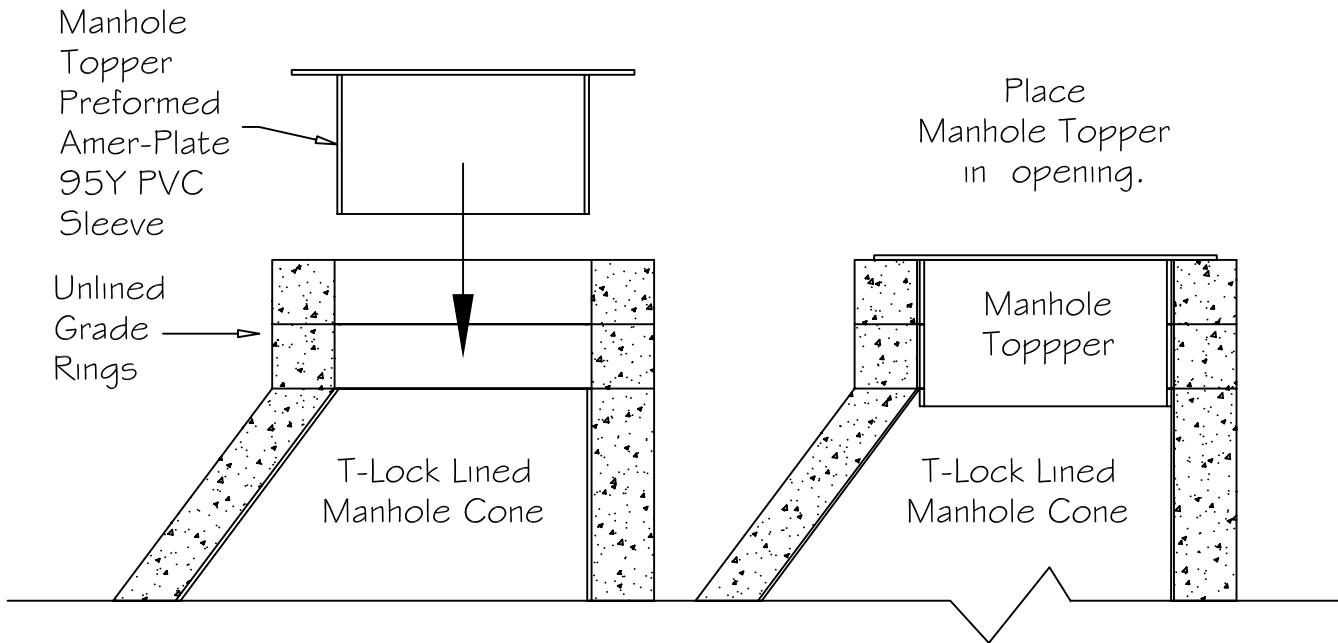

Manhole Topper

Amer-Plate Protection for Grade Rings
Simple to Install

Ameron PROTECTIVE LINING DIVISION

MANHOLE TOPPER
INSTALLATION DETAIL

DRAWN	JFG	11/07	PLD - TL - 400	REV
APPV'D				0