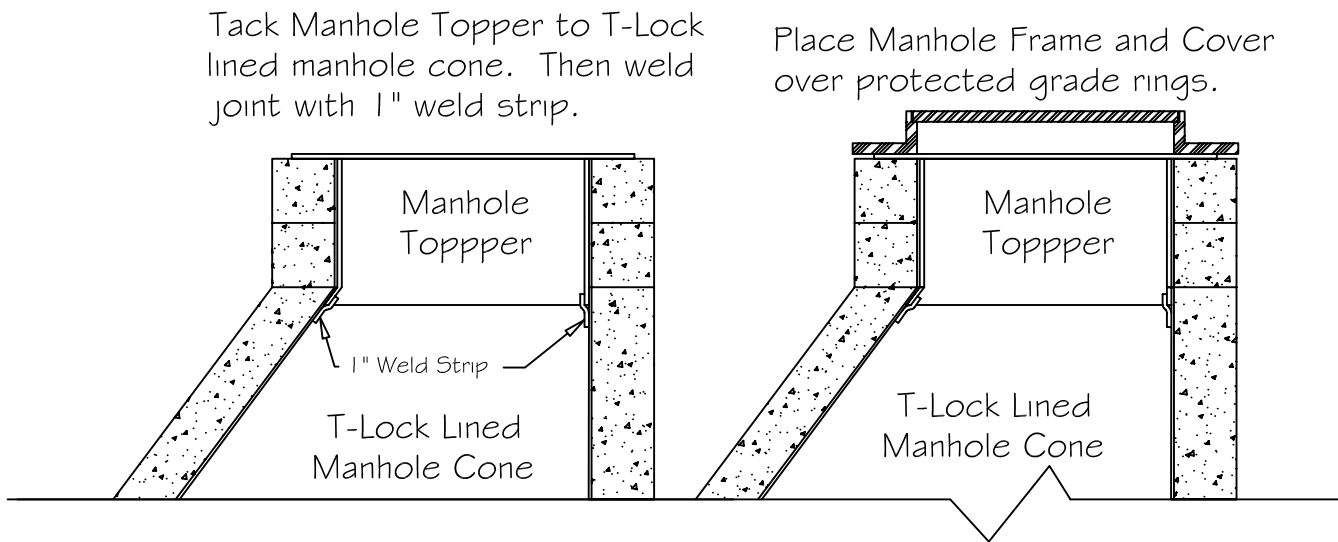

Manhole Topper

Amer-Plate Protection for Grade Rings
Simple to Install

Ameron PROTECTIVE LINING DIVISION

MANHOLE TOPPER
INSTALLATION DETAIL

DRAWN	JFG	11/07	PLD - TL - 400	REV
APPV'D				0